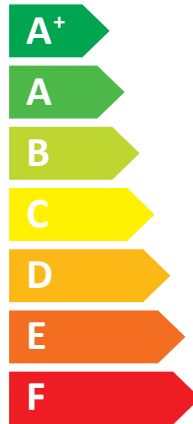

ENERG
енергия · ενεργεια

Y IJA
IE IA

Panasonic

WH-ADC0916H9E8/WH-UQ12HE8

A++

A

Two icons showing sound power levels. The top icon shows a house with a speaker and the text "46 dB". The bottom icon shows a house with a speaker and the text "58 dB".

A legend for power consumption with three colored squares: dark blue for "13 kW", medium blue for "12 kW", and light blue for "12 kW".

2019

811/2013

ACXF86-16331